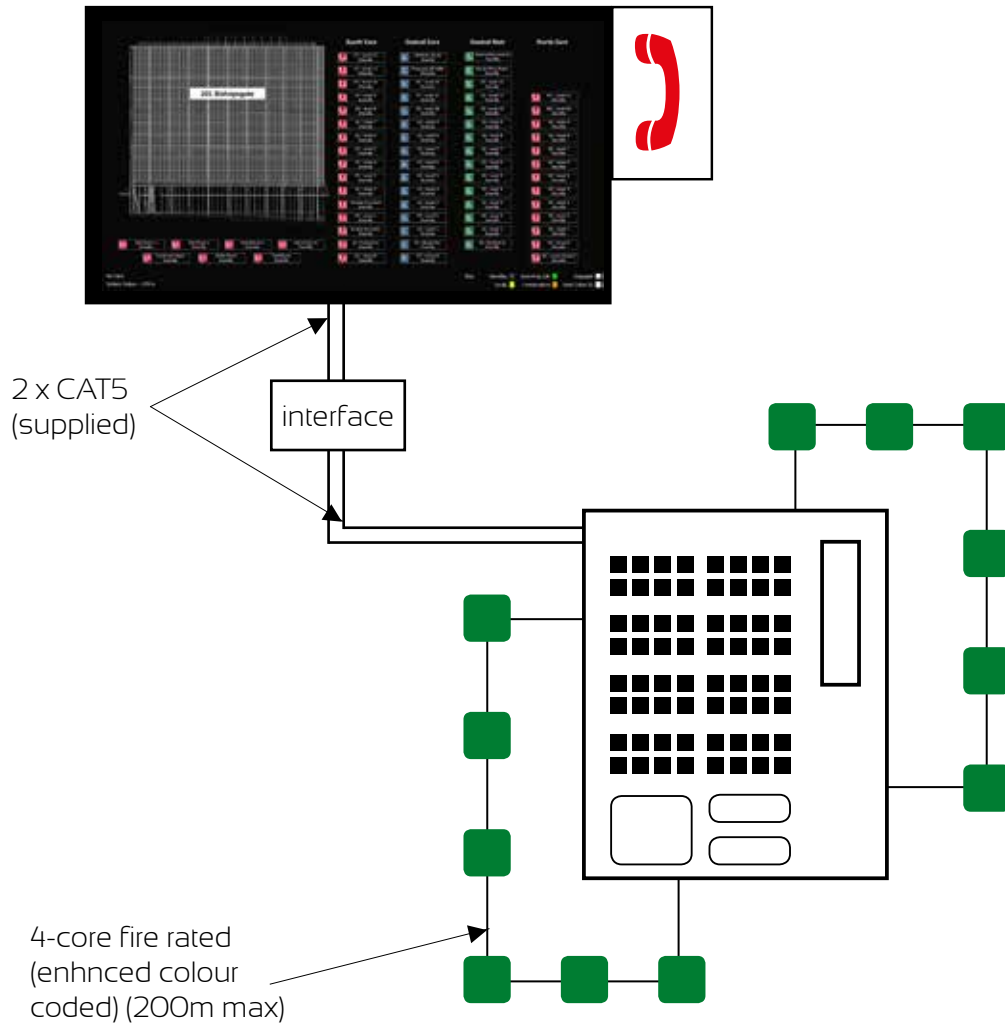

BALDWIN BOXALL
LEADING THE WAY TO SAFETY

Baldwin Boxall Communications Ltd
Wealden Industrial Estate, Farningham Road,
Crowborough, East Sussex, TN6 2JR, United Kingdom

T: +44 (0) 1892 664422 F: +44 (0) 1892 663146
E: mail@baldwinboxall.co.uk
W: www.baldwinboxall.co.uk