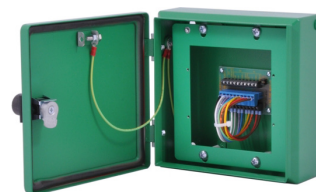

IP65 Enclosure

The Omnicare system offers a choice of outstation units which can be wired on the same loop from the control panel.

The BVCRIPBG is an IP65 rated enclosure that enables external mounting of the standard green disabled refuge remote.

Omnicare

FEATURES:

- IP65 rated enclosure to house a standard green disabled refuge remote (BVOCECPG).
- Robust, quarter turn, handle to open/close.
- Surface mounting.
- Features the same green finish as the refuge remote unit.
- Designed for mounting in refuge areas, such as balconies, which are served directly by a safe route to a storey exit.
- Complete with termination card and internal bezel for easy fitting of the disabled refuge remote.

PRODUCT CODES:

- BVCRIPBG - IP65 rated enclosure.
- BVOCECPG - green refuge remote (standard).

OMNICARE IP65 ENCLOSURE SPECIFICATION:

Product code	BVCRIPBG
Finish	Green
Dimensions mm W x H x D	200 x 200 x 80
Weight kg (without BVOCECPG fitted)	2.22
Fixing holes	4 x 8 mm